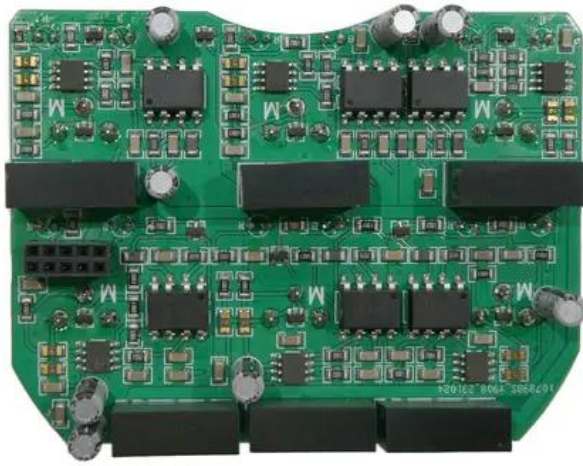

# Pcb (DMX Output) DMX Split 6 Splitter CRMX

Réf. : E6511873  
GTIN: 4026397736670

---

---