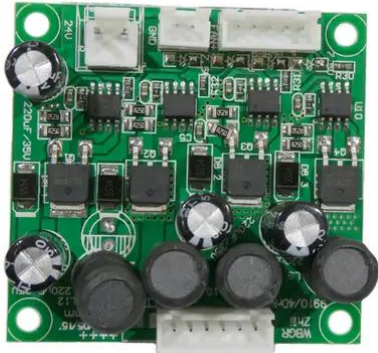

Pcb (LED driver 1) LED B-100 Hypno Single Ball (WBGR ZHILI 4drive)

Réf.: E6512094
GTIN: 4026397742046

Pcb (LED driver 1) LED B-100 Hypno Single Ball (WBGR ZHILI 4drive)

Réf. : E6512094
GTIN: 4026397742046