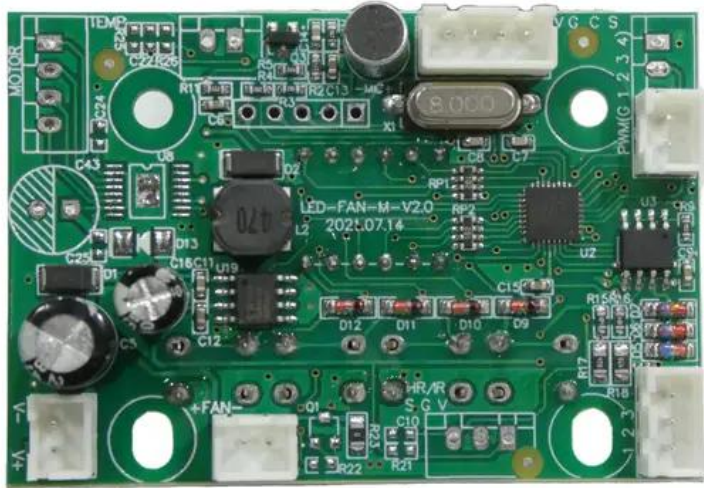

# Pcb (Display) LED Super Strobe ABL (LED-FAN-M-V2.0)

Réf. : E6519500  
GTIN: 4026397664102

---

---