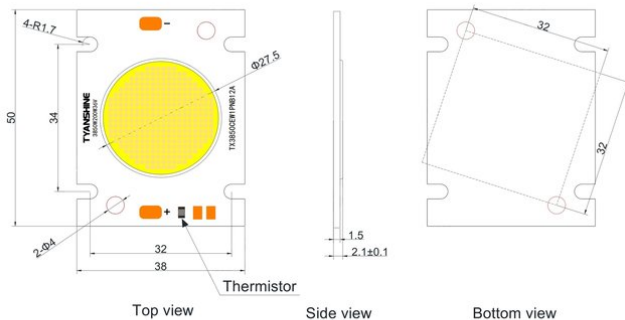

# LED COB 250W 3200K LED PFE-200 3000K Profile Spot (TX-3850S200C28F12-03H95)

Réf. : E6519894  
GTIN: 4026397706833

**Prix de catalogue: 262.18 €**  
TVA 19% incl.

---