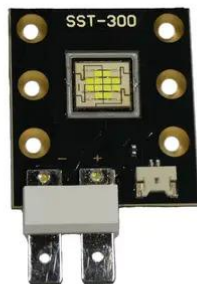

LED COB 180W 8300K LED TMH-S180 (SST-300 WT-180S56P12)

Réf. : E6519909

GTIN: 4026397707465

LED COB 180W 8300K LED TMH-S180 (SST-300 WT-180S56P12)

Réf. : E6519909

GTIN: 4026397707465

Caractéristiques:
