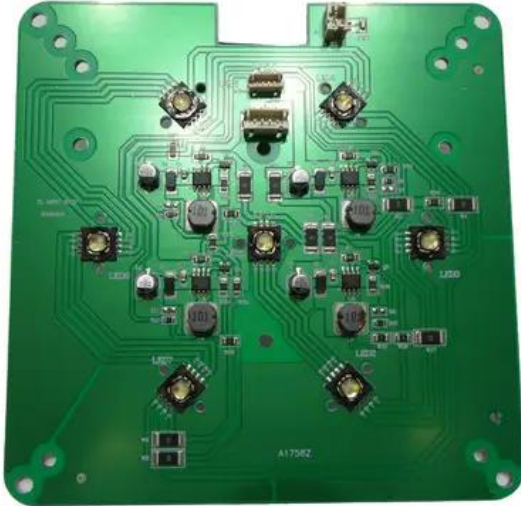

## Pcb (LED) AKKU UP-7 QCL Spot QuickDMX (SL-Q807-BET2)

Réf. : E6519910  
GTIN: 4026397707472

---

---