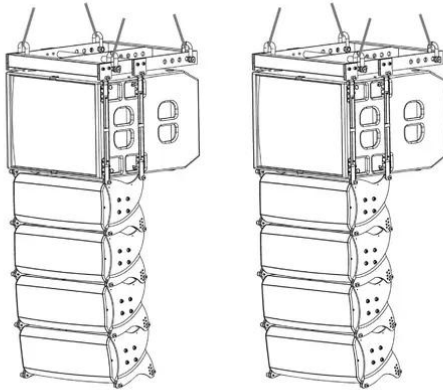

PSSO®

CLA Basic System MK2 S complete

Compact line array for permanent installations and touring purposes

Art.n.: 11041056
GTIN:

PSSO®

CLA Basic System MK2 S complete

Compact line array for permanent installations and touring purposes

Art.n.: 11041056
GTIN:

Features :

- Small basis set most suitable for live music or clubs with several hundred people, also applicable as groundstack
- Time saving 2-man installation directly from the transport case
- Low weight of the whole construction and reduced demands for the flying points
- Tight locking pins eliminating vibration noise
- Flying hardware regularly tested by an independent and accredited testing institute
- The set includes two CLA-115 bass reflex subwoofers and eight CLA-228 MKII tops as well as two matching flying brackets
- PSSO CLA-115 LINE ARRAY Subwoofer
- 15" bassreflex subwoofer with 500 W RMS
- Compact line array for permanent installations and touring purposes
- Powerful bassreflex subwoofer
- 38 cm woofer (15") with 100 mm voice coil with aluminum chassis
- Housing made of several layer 15 mm birch plywood
- Extremely rugged surface finish