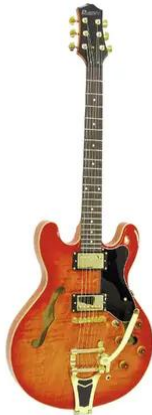

SA-650 Jazz Guitar, Amber burst

Chitarra elettrica

Art.n.: 26216050

GTIN: 4026397221756

SA-650 Jazz Guitar, Amber burst

Chitarra elettrica

Art.n.: 26216050

GTIN: 4026397221756

Features :

- Hollow body, semi-acoustic
- Costruzione: Set in neck
- Body : Maple, archtop
- Neck : Maple, Two-way Trussrod
- Fingerboard : Rosewood, 24 frets
- pick-up : 2 x humbucker, 3-Way switch
- Controls : 2 x tone, 2 x volume
- Bridge : Tune-o-matic
- Hardware: gold-colored
- Color: amber burst
- Trapeze Tailpiece