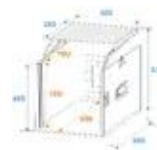

## ROADINGER Special Combo Case LS5 Laptop Desk, 10U

Flightcase for 483 mm devices (19") with notebook tray

Art.n.: 3011000J

GTIN: 4026397400571

### Features :

- Suitable for 483 mm units (19"), e.g. controllers and mixers, with 10 U (horizontal) and 10 U (vertical)
- Upward tiltable profile rails 10 U for top-operated units
- Non-slip, slidable tray for all customary notebook sizes
- High-quality workmanship with 9 mm plywood multilayered glued, black laminated
- Aluminum profile frames (30 mm) with rounded edges
- Removable cover
- Three-leg, medium-sized steel ball corners
- 4 high-quality butterfly locks
- 2 hinged case handles
- Available in different height units (1 U = 44 mm)
- With service lid
- Con binari per rack adatti a 19" dispositivi
- Per maggiori informazioni su questo prodotto, consultare "Download" nella scheda tecnica

### Logistica

EAN / GTIN: 4026397400571

Peso : 23,20 kg

Lunghezza : 0.61 m

Larghezza : 0.58 m

Altezza : 0.69 m

Merci voluminose

### Dati tecnici :

Carico massimo:	50 kg
Materiale:	Legno lamellare incollato multistrato, 9 mm
Colore:	Nero, laminato
Larghezza pannello frontale:	19"
Profondità di installazione:	450 mm

Misure:	Larghezza: 56 cm Profondità: 60 cm Altezza: 66,5 cm
Peso:	20,15 kg
Strength:	9 mm
Outside dimensions (W x D x H):	560 x 600 x 665 mm
Inside dimensions:	
Mounting width:	483 mm (19")
Mounting height:	450 mm (10 U)
Mounting depth:	450 mm (10 U)
Laptop area:	510 x 280 mm