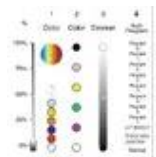

FUTURELIGHT PCC-1200 PRO-Color-Changer

Extremely bright color changer

Art.n.: 51840975

GTIN: 4026397169874

Features :

- DMX-controlled operation or stand-alone operation with Master/Slave function
- 48 preprogrammed scenes in Program Run for stand-alone operation
- Number of scenes in Program Run can be changed individually
- The scenes in Program Run can be modified via the control board or via an external controller and loaded into the memory
- 8 built-in programs can be called up via DMX controller
- Sound-controlled via built-in microphone
- Lightbeam with 27° radiation angle
- Control board with 4-digit display and foil keyboard for adjusting the DMX-starting address, Program, Reset
- For bright 1200 W lamp
- Color wheel 1 with 5 different, dichroic color filters and white
- Color wheel 2 with 4 different, dichroic color filters, blackout and white
- DMX control via every standard DMX controller
- Per maggiori informazioni su questo prodotto, consultare "Download" nella scheda tecnica

Potenza totale installata: 1300,00 W

Canali DMX: 4

Misure: Larghezza: 41 cm
Profondità: 45 cm

	Altezza: 47 cm
DMX channels:	4
DMX connection:	3-pin XLR
Sound-control:	via built-in microphone
Color-wheel 1:	5 colors and white
Color-wheel 2:	4 colors, blackout and white
Dimensions (L x W x H):	470 x 410 x 450 mm
Weight:	18 kg
Prodotto speciale:	Non destinato all'illuminazione di ambienti domestici
Destinazione d'uso:	Illuminazione per effetti speciali