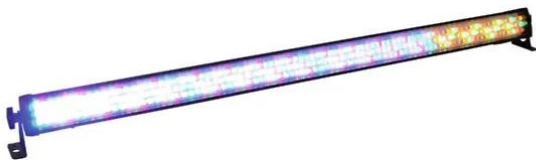

## LED BAR-252 RGBA 10mm 20°

Versatile LED-RGBA color changer

Art.n.: 51930418  
GTIN: 4026397397031

**L'articolo non è più disponibile.**

### Features :

---

- Operable in stand-alone mode or via DMX
- DMX512 control possible via any commercial DMX controller (occupies max.19 channels)
- 4, 6 or 19 DMX channels selectable for numerous applications
- Sound-control via built-in microphone
- Comfortable addressing and setting via control panel with LCD display and four operating buttons
- Functions: Static colors, RGBA color blend, internal programs, dimmer and strobe settings via DMX, Master/Slave
- Equipped with 252 x 10 mm LED
- Locking possibility at the mounting bracket
- Ready for connection with power cord and safety plug
- Available in 2 LED beam angles: 20° or 40°
- Advantages of high-power LED technology: extreme light output, long life, low power consumption, defacto maintenance free with brilliant light radiation
- Effetto stroboscopico
- Controllabile via stand-alone; DMX
- Fixtures disponibili per Light´J; LED PC-Control 512