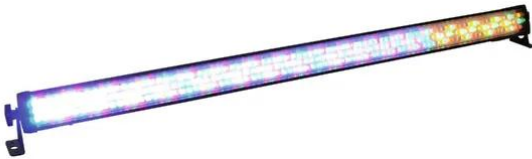

eurolite®

LED BAR-252 RGBA 10mm 20°

Versatile LED-RGBA color changer

Art.n.: 51930418
GTIN: 4026397397031

eurolite®

LED BAR-252 RGBA 10mm 20°

Versatile LED-RGBA color changer

Art.n.: 51930418
GTIN: 4026397397031

Features :

- Operable in stand-alone mode or via DMX
- DMX512 control possible via any commercial DMX controller (occupies max.19 channels)
- 4, 6 or 19 DMX channels selectable for numerous applications
- Sound-control via built-in microphone
- Comfortable addressing and setting via control panel with LCD display and four operating buttons
- Functions: Static colors, RGBA color blend, internal programs, dimmer and strobe settings via DMX, Master/Slave
- Equipped with 252 x 10 mm LED
- Locking possibility at the mounting bracket
- Ready for connection with power cord and safety plug
- Available in 2 LED beam angles: 20° or 40°
- Advantages of high-power LED technology: extreme light output, long life, low power consumption, defacto maintenance free with brilliant light radiation
- Effetto stroboscopico
- Controllabile via stand-alone; DMX
- Fixtures disponibili per Light J; LED PC-Control 512