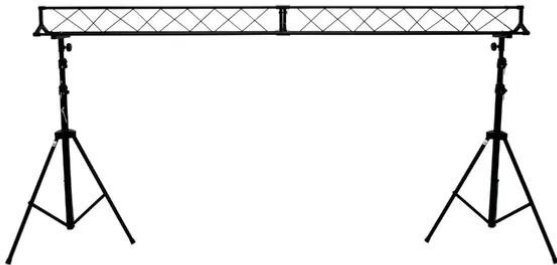

## EU Show Stand

Stand set up to 315 cm height and 300 cm width, maximum load 60 kg

**Art.n.: 59007032**  
GTIN: 4026397633269

### Features :

---

- Facile da montare
- Regolabile in altezza
- Made in Europe