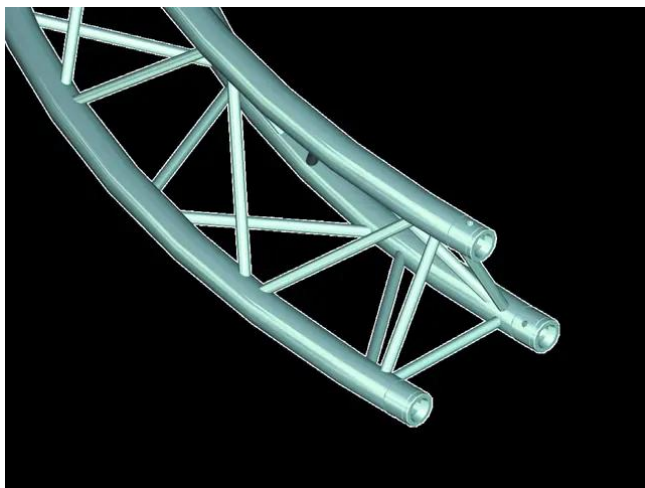

# alutruss

---

## TRILOCK 6082 Elemento circolare 4m in.90° $\wedge$

Art.n.: 60302484  
GTIN: 4026397501063

### Features :

---

- Tubo della cinghia: 50 mm
- Made in Europe