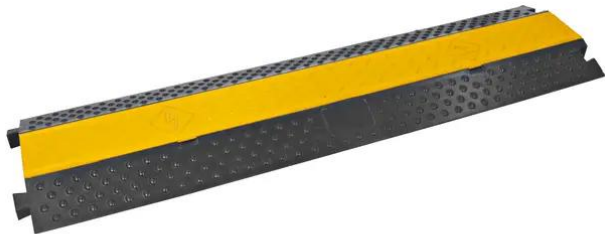

## Cablebrigde 2 Channels 1000x250mm

Rugged cable crossover with antislip yellow cover,  
maximum load 7500 kg

**Art.n.: 80702920**  
GTIN: 4026397242829

**L'articolo non è più disponibile.**

## Cablebrigde 2 Channels 1000x250mm

Rugged cable crossover with antislip yellow cover,  
maximum load 7500 kg

**Art.n.: 80702920**  
GTIN: 4026397242829

### Features :

---

- For protecting your cables during events
- Signal colors (black/orange) for improved visibility
- Cable crossovers can easily be connected with each other
- For 2 cable ways (width approx. 30 mm/22mm height)
- Made of heavy rubber for maximum stability
- Withstands a maximum load of 7.5 tons
- Per maggiori informazioni su questo prodotto, consultare "Download" nella scheda tecnica