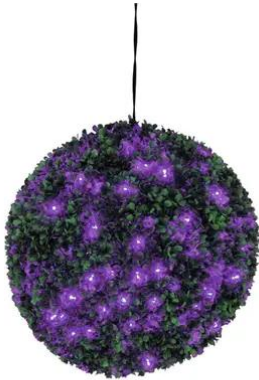

## Boxwood ball with purple LEDs, artificial, 40cm

Beautiful, decorative deciduous polyethylene box tree ball  
with LEDs

**Art.n.: 82606958**  
GTIN: 4026397366495