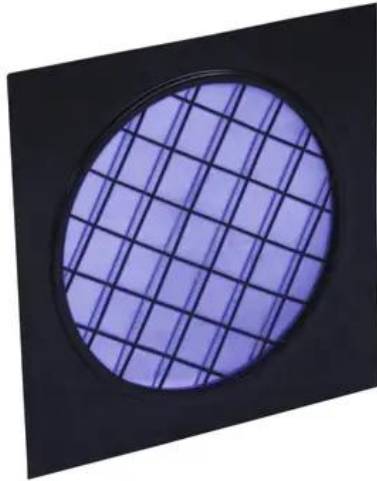

EUROLITE Blue Dichroic Filter black Frame PAR-56

Dichroic filter

Art.n.: 9430020A

GTIN: 4026397180374

Descrizione :

Forget about foils!

If you compare LEDs to ordinary illuminants or dichroic filters to standard color foils, you will get the same result. Just like the diodes, the filters can convince with their unbeatable value for money and their longlife performance. As distinct to the foils, they do not fade, stay clean and do not deform. The spot's light is handled just the way it should be. Besides the various colors of our filters, the corresponding frames can also be delivered in black or silver. Once you have bought the filters, you will never be in trouble again. Trust in us!

Features :

- The professional solution!
- Color filter with highest constancy
- No more fading-out and burn-outs
- For adding colour to a white beam
- Attached in color filter frames
- Great variety of colors
- Dimensions 225 x 225 mm
- For PAR 56 profi-spot

Colore: Blu

Misure: Lunghezza: 22,50 cm

Contenuto della confezione:
