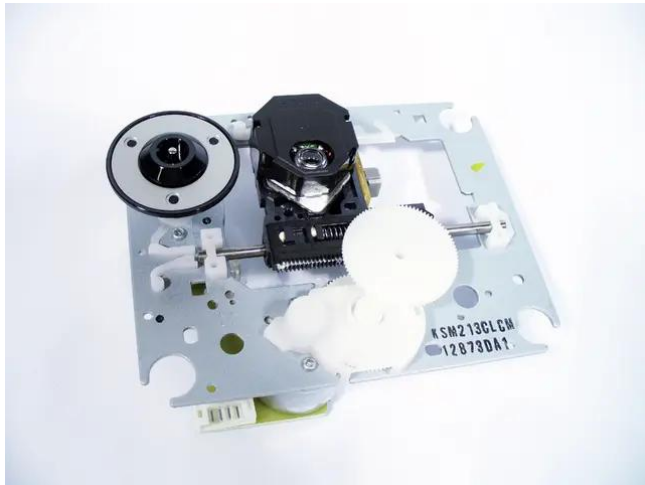

Laser pick up KSM-213 VCS with motor

Art.n.: E0190277
GTIN: 4026397318876

Laser pick up KSM-213 VCS with motor

Art.n.: E0190277
GTIN: 4026397318876

Features :
