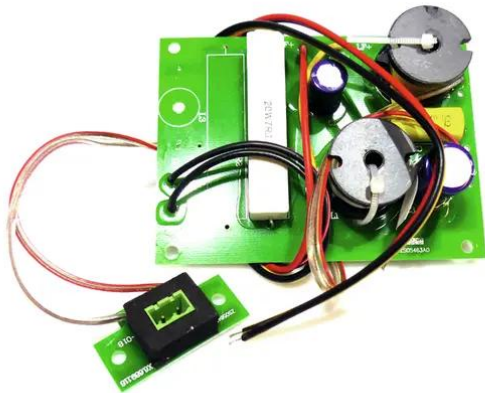

## Crossover LI-206B/W MKII

Art.n.: E6507166  
GTIN: 4026397519884

---

## Crossover LI-206B/W MKII

Art.n.: E6507166  
GTIN: 4026397519884

**Features :**

---