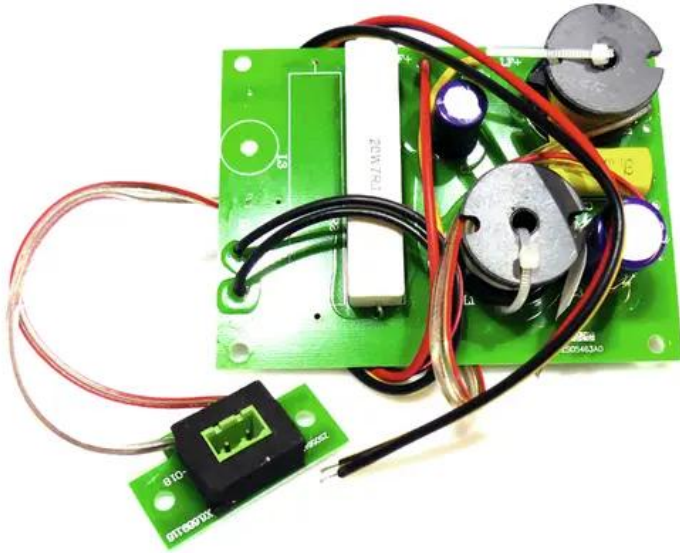

## Crossover LI-206B/W MKII

Art.n.: E6507166

GTIN: 4026397519884

---

---