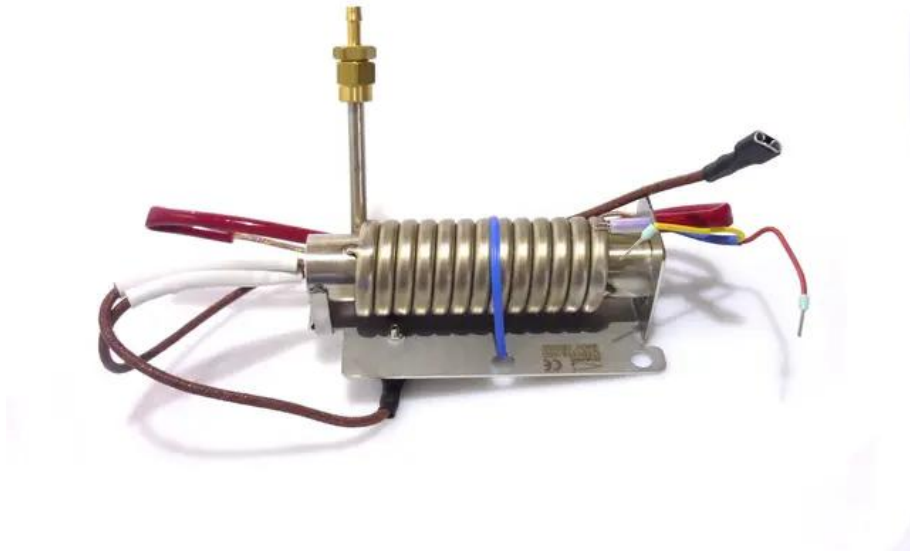

## Heating element 1400W Z-380

Art.n.: E6508557

GTIN: 4026397573237

---

---