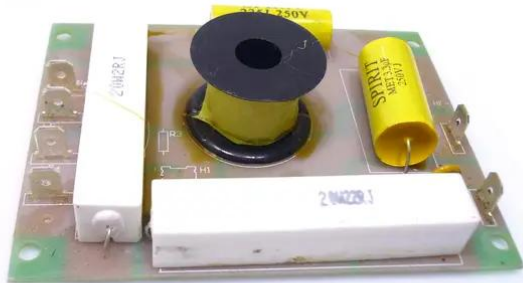

## Crossover KM-115

Art.n.: E6508837  
GTIN: 4026397597080

---

## Crossover KM-115

Art.n.: E6508837  
GTIN: 4026397597080

**Features :**

---