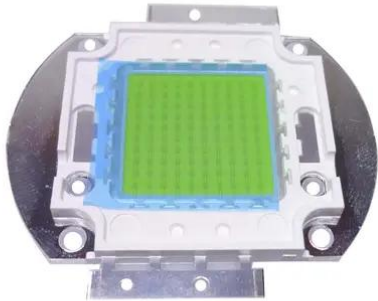

LED COB 100W CW (JX-SPEC- WW-0100)

Art.n.: E6508902
GTIN: 4026397591354

LED COB 100W CW (JX-SPEC- WW-0100)

Art.n.: E6508902
GTIN: 4026397591354

Features :
