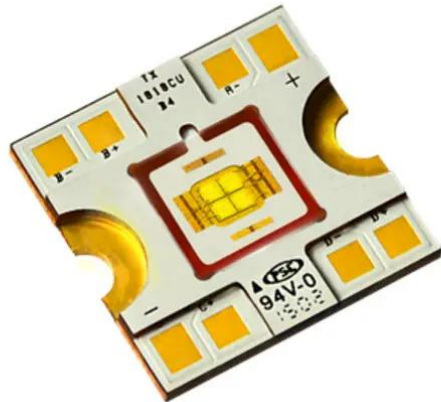

## LED COB 30W CW TMH-41 Hypno (TX-1818W30FC120-CUHCNG-A01)

Art.n.: E6508971  
GTIN: 4026397595468

---

## LED COB 30W CW TMH-41 Hypno (TX-1818W30FC120-CUHCNG-A01)

Art.n.: E6508971  
GTIN: 4026397595468

**Features :**

---