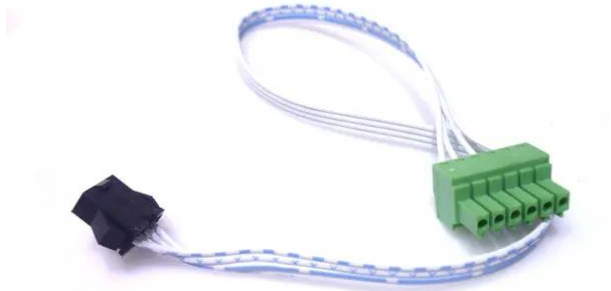

Connection cable Artnet-DMX Node 1

Art.n.: E6509148
GTIN: 4026397610857

Connection cable Artnet-DMX Node 1

Art.n.: E6509148
GTIN: 4026397610857

Features :
