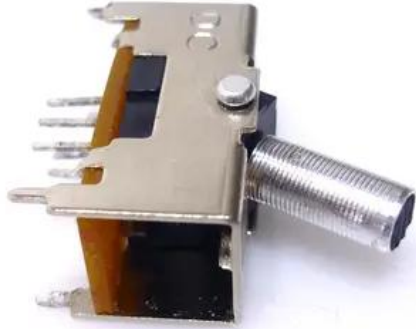

## Switch (channel) RRM-502 6-pin button silver inside black

Art.n.: E6509309

GTIN: 4026397613322

---