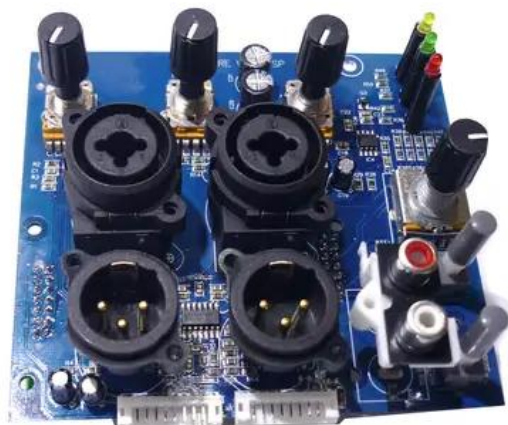

## Pcb (Preamp) MAXX 2.1DSP MK2

Art.n.: E6509365

GTIN: 4026397620283

---

---