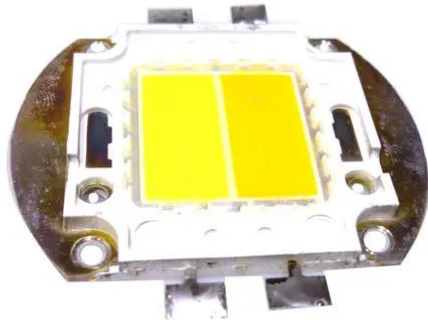

LED COB 100W CW/WW

Art.n.: E6509409
GTIN: 4026397620665

LED COB 100W CW/WW

Art.n.: E6509409
GTIN: 4026397620665

Features :
