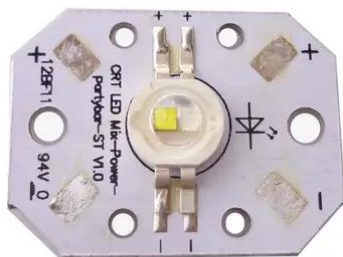

## PCB (LED) BCL 3W LED KLS- Kombo Laser Pro (CRT LED Mix- Power-partybar-ST V1.0)

Art.n.: E6509505  
GTIN: 4026397623536

**Prezzo di listino: 2.75 €**  
incl. 19% IVA

---

## PCB (LED) BCL 3W LED KLS- Kombo Laser Pro (CRT LED Mix- Power-partybar-ST V1.0)

Art.n.: E6509505  
GTIN: 4026397623536

**Features :**

---