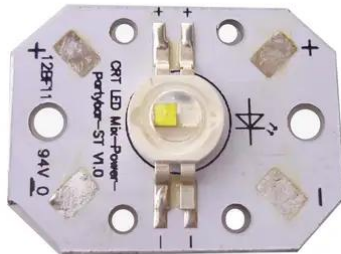

PCB (LED) BCL 3W LED KLS- Kombo Laser Pro (CRT LED Mix- Power-partybar-ST V1.0)

Art.n.: E6509505
GTIN: 4026397623536

PCB (LED) BCL 3W LED KLS- Kombo Laser Pro (CRT LED Mix- Power-partybar-ST V1.0)

Art.n.: E6509505
GTIN: 4026397623536