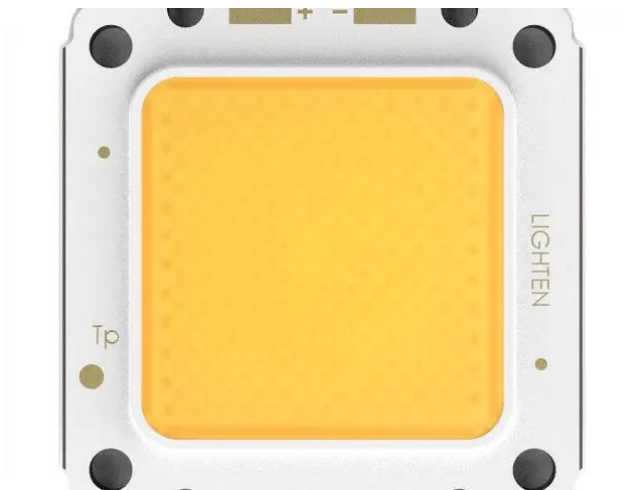

LED COB 100W 3100K LED Profile 100W WW (LTCW1020-100-016)

Art.n.: E6509649
GTIN: 4026397630534

Prezzo di listino: 195.72 €
incl. 19% IVA

LED COB 100W 3100K LED Profile 100W WW (LTCW1020-100-016)

Art.n.: E6509649
GTIN: 4026397630534