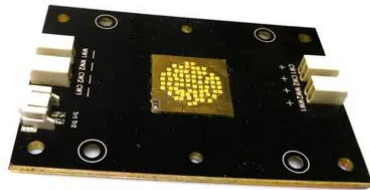

# LED COB 250W 2700-6500K LED THA-250F 2700K-6500K (FD- TWW250-00)

Art.n.: E6510350  
GTIN: 4026397656084

---

# LED COB 250W 2700-6500K LED THA-250F 2700K-6500K (FD- TWW250-00)

Art.n.: E6510350  
GTIN: 4026397656084

**Features :**

---