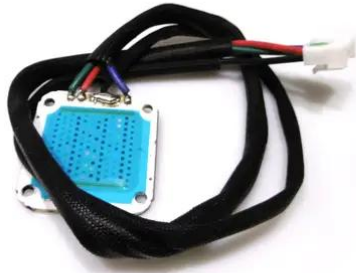

LED COB 100W RGB (LIGHTEN Tp)

Art.n.: E6510373
GTIN: 4026397657470

LED COB 100W RGB (LIGHTEN Tp)

Art.n.: E6510373
GTIN: 4026397657470

Features :
