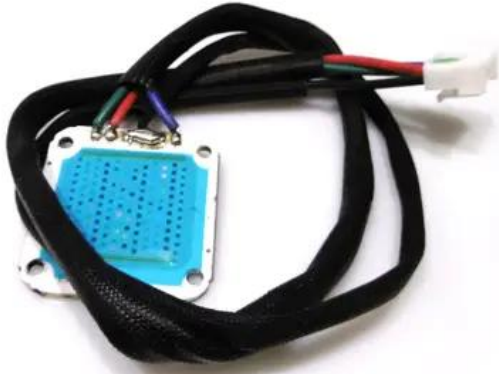

## LED COB 100W RGB (LIGHTEN Tp)

Art.n.: E6510373

GTIN: 4026397657470

---

---