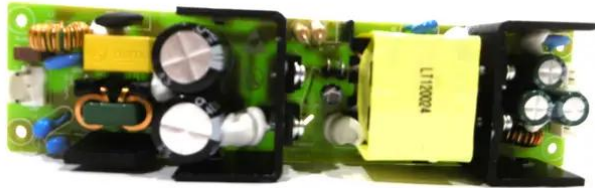

## Pcb (Power supply) 25V/4,5A KLS-3002 (CPS-112.5-A25)

Art.n.: E6510549  
GTIN: 4026397663440

---

## Pcb (Power supply) 25V/4,5A KLS-3002 (CPS-112.5-A25)

Art.n.: E6510549  
GTIN: 4026397663440

**Features :**

---