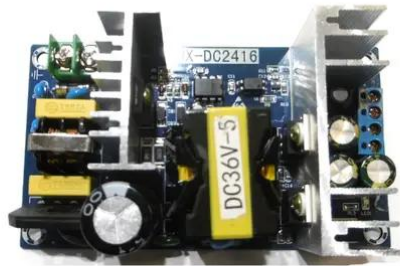

Pcb (Power supply) PAS-208A MK3 (SP200)

Art.n.: E6510745
GTIN: 4026397675160

Pcb (Power supply) PAS-208A MK3 (SP200)

Art.n.: E6510745
GTIN: 4026397675160

Features :
