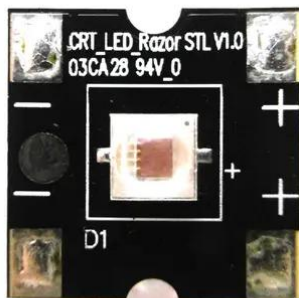

## Pcb (LED/red) Laser Derby MK2

Art.n.: E6510917  
GTIN: 4026397697827

**Prezzo di listino: 13.32 €**  
incl. 19% IVA

---

## Pcb (LED/red) Laser Derby MK2

Art.n.: E6510917  
GTIN: 4026397697827

**Features :**

---