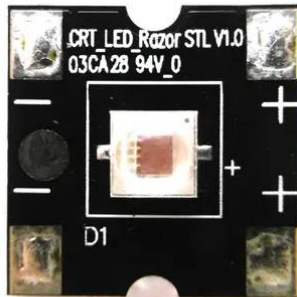

Pcb (LED/red) Laser Derby MK2

Art.n.: E6510917
GTIN: 4026397697827

Pcb (LED/red) Laser Derby MK2

Art.n.: E6510917
GTIN: 4026397697827

Features :
