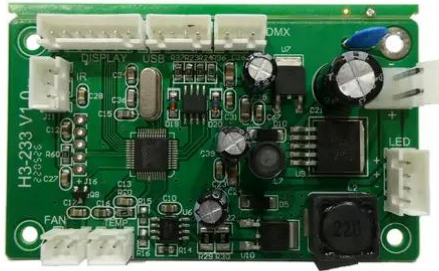

Pcb (Control) LED Theatre COB 100 WW (H3-233V1.0)

Art.n.: E6510975
GTIN: 4026397706451

Pcb (Control) LED Theatre COB 100 WW (H3-233V1.0)

Art.n.: E6510975
GTIN: 4026397706451

Features :
