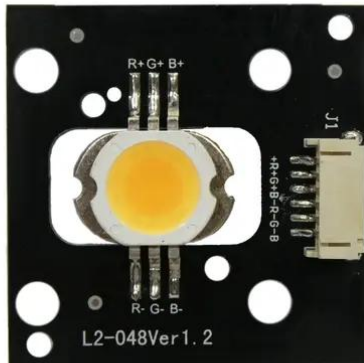

Pcb (LED) CBB-2 COB WW Bar (L2-048Ver1.2)

Art.n.: E6511077
GTIN: 4026397713091

Pcb (LED) CBB-2 COB WW Bar (L2-048Ver1.2)

Art.n.: E6511077
GTIN: 4026397713091

Features :
