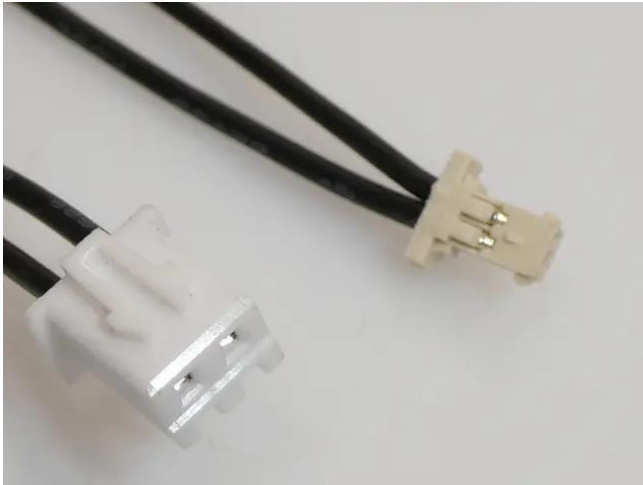

## Cables inside LED TMH-S90 temperature control

**Art.n.: E6511085**  
GTIN: 4026397713473

---

## Cables inside LED TMH-S90 temperature control

**Art.n.: E6511085**  
GTIN: 4026397713473

**Features :**

---