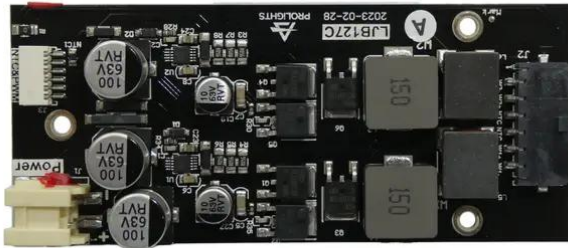

Pcb (LED driver) DMH-380 (LJB127C-A)

Art.n.: E6511531
GTIN: 4026397727968

Pcb (LED driver) DMH-380 (LJB127C-A)

Art.n.: E6511531
GTIN: 4026397727968

Features :
