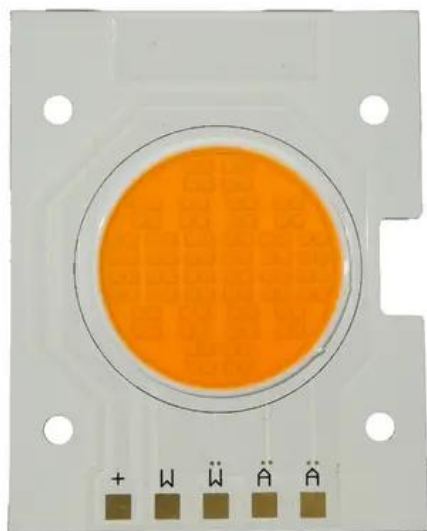

## Pcb (LED) AKKU IP Tourlight 200 WW (OCZ200W-W-WW)

Art.n.: E6511704

GTIN: 4026397739633

---

---