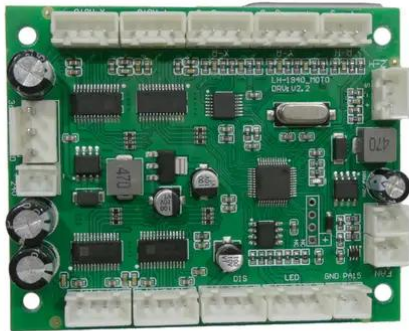

Pcb (Motor driver) LED IP TMH-H760

Art.n.: E6511745
GTIN: 4026397734188

Pcb (Motor driver) LED IP TMH-H760

Art.n.: E6511745
GTIN: 4026397734188

Features :
