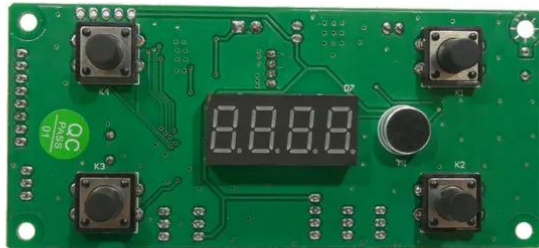

Pcb (display/control) LED BAR-8 Swing QCL (H3-277)

Art.n.: E6511860
GTIN: 4026397736601

Pcb (display/control) LED BAR-8 Swing QCL (H3-277)

Art.n.: E6511860
GTIN: 4026397736601

Features :
