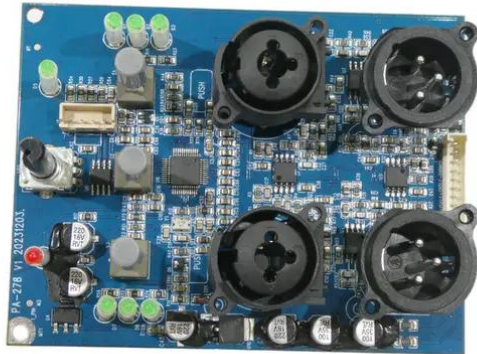

## Pcb (Input) PAS-181A

Art.n.: E6511955  
GTIN: 4026397740592

---

## Pcb (Input) PAS-181A

Art.n.: E6511955  
GTIN: 4026397740592

**Features :**

---