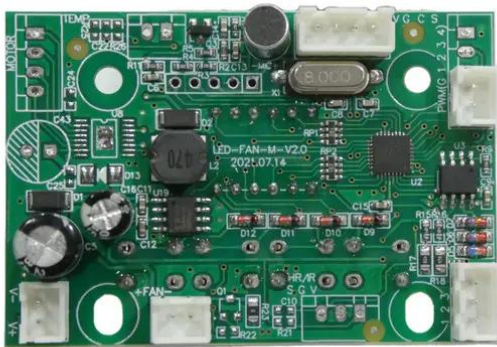

Pcb (Display) LED Super Strobe ABL (LED-FAN-M-V2.0)

Art.n.: E6519500
GTIN: 4026397664102

Pcb (Display) LED Super Strobe ABL (LED-FAN-M-V2.0)

Art.n.: E6519500
GTIN: 4026397664102

Features :
