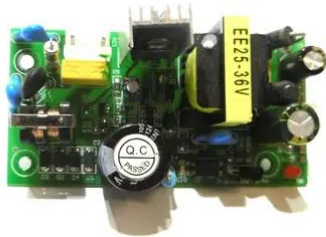

---

**Pcb (Power supply) 12V/3A LED  
SLS-360 UV 36x1W Floor  
(T12V3A-6PCB)**

**Art.n.: E6519746**  
GTIN: 4026397698688

---

**Pcb (Power supply) 12V/3A LED  
SLS-360 UV 36x1W Floor  
(T12V3A-6PCB)**

**Art.n.: E6519746**  
GTIN: 4026397698688