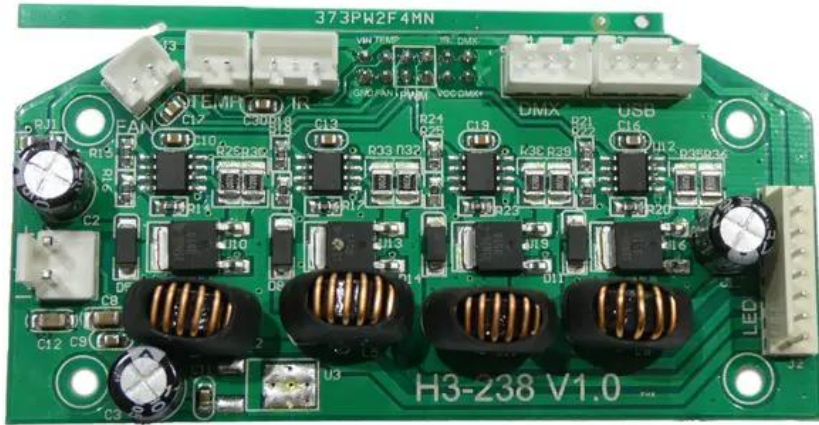

## Pcb (Control) LED Theatre COB 200 RGB+WW (H3-238 V1.0)

Art.n.: E6519942

GTIN: 4026397709711

---

---