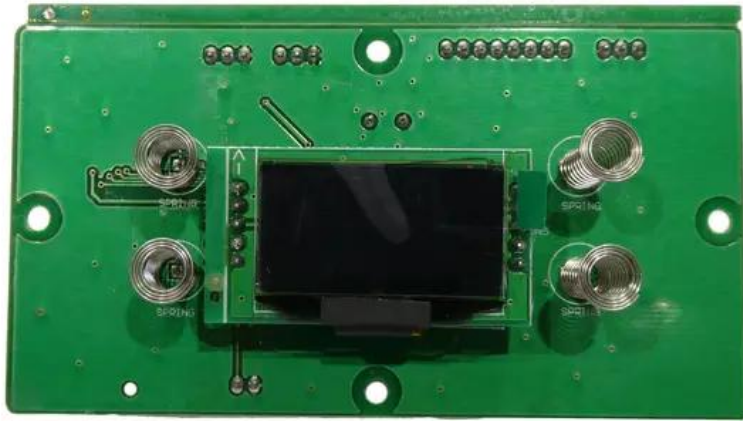

# Pcb (Display) AKKU IP UP-4 Entry QCL Spot QuickDMX (P4-073 V1.2)

Art.n.: E6519949  
GTIN: 4026397709926

---

---